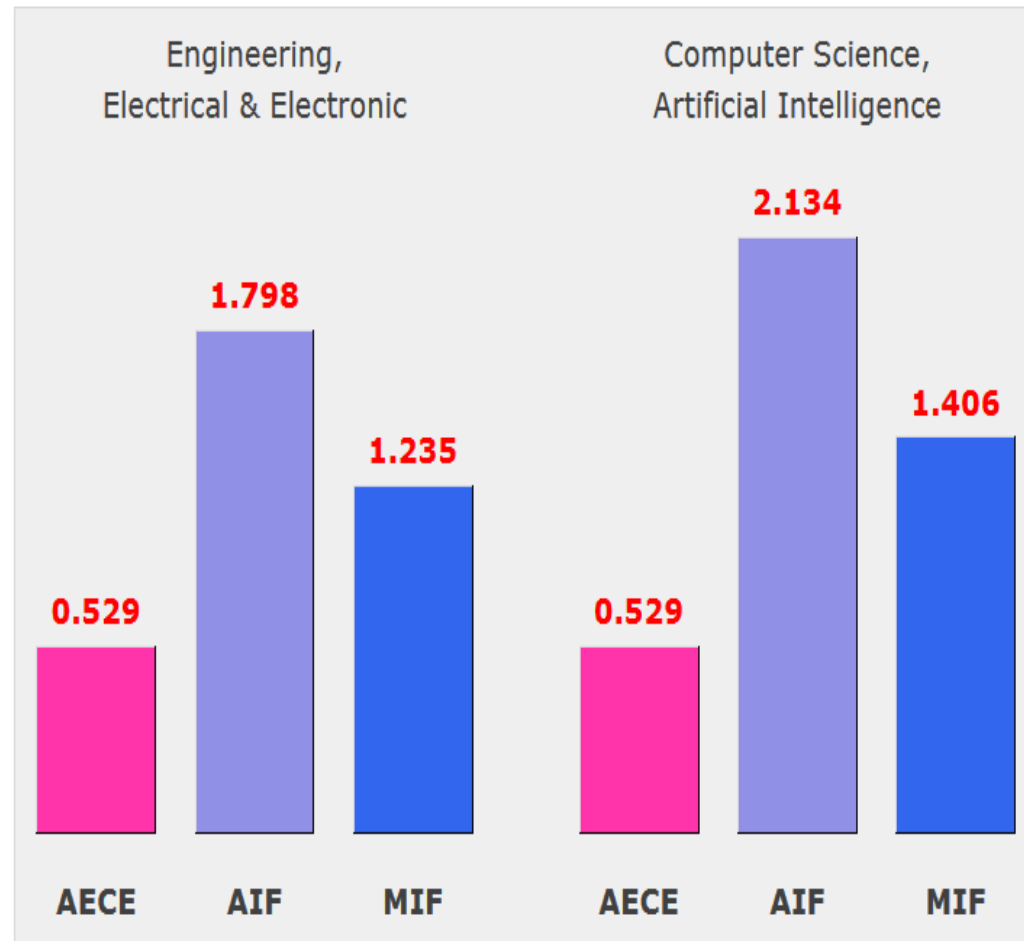

FACTS & FIGURES

JCR Impact Factor: 0.529

JCR 5-Year IF: 0.476

Issues per year: 4

Current issue: Aug 2015

Next issue: Nov 2015

Avg review time: 103 days

AECE Impact Factor (AECE), Aggregate Impact Factor (AIF) and Median Impact Factor (MIF) for 2014

Data updated from Journal of Citation Reports® on 25 Jun 2015

**Human and Social Sciences
and
Engineering and Applied
Sciences**

15 DOCTORAL FIELDS

**Business Administration
Computer and Information
Technology
Accounting
Economics
Philosophy
Philology
Geography
Materials Engineering
Electrical Engineering
Electronics and
Telecommunications
Mechanical Engineering
Industrial Engineering
History
Forestry**